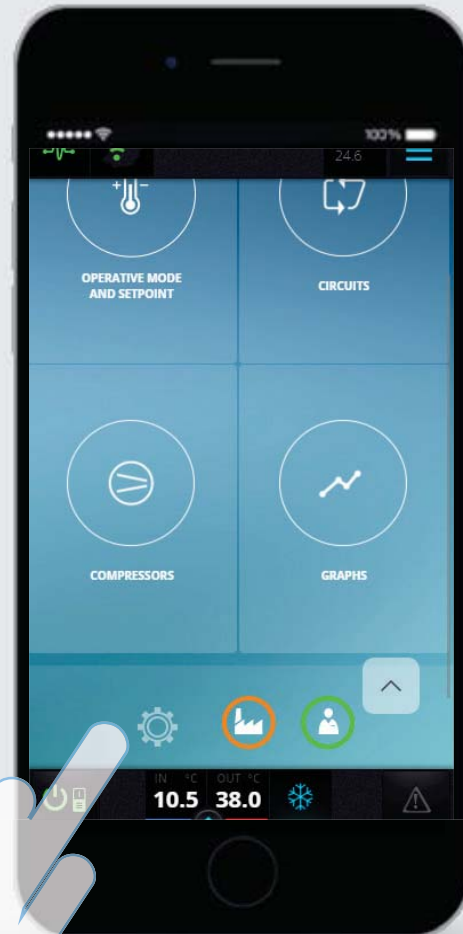

Point your camera at the QR code. Wait a moment ...

**No internet
connection needed**

Keeping the same information and same password levels as traditional keyboards

Same navigation tree and levels of traditional keyboards

Different information for each kind of user

End User

Service

Mehits Service

End User

Change the **language** of interface

Up to 19
languages available

End User

Switch the unit on or off

End User

View **temperatures** and **power** active for **regulation**

End User

Change **setpoints** and operative mode

Service Level

During maintenance every component can be monitored while moving around the unit

Service

View how the **circuits** work

Service

View how the compressors work

Service

View the probe **trends** and other **values**

Service

View **history of events**
and use the filter for a simple search