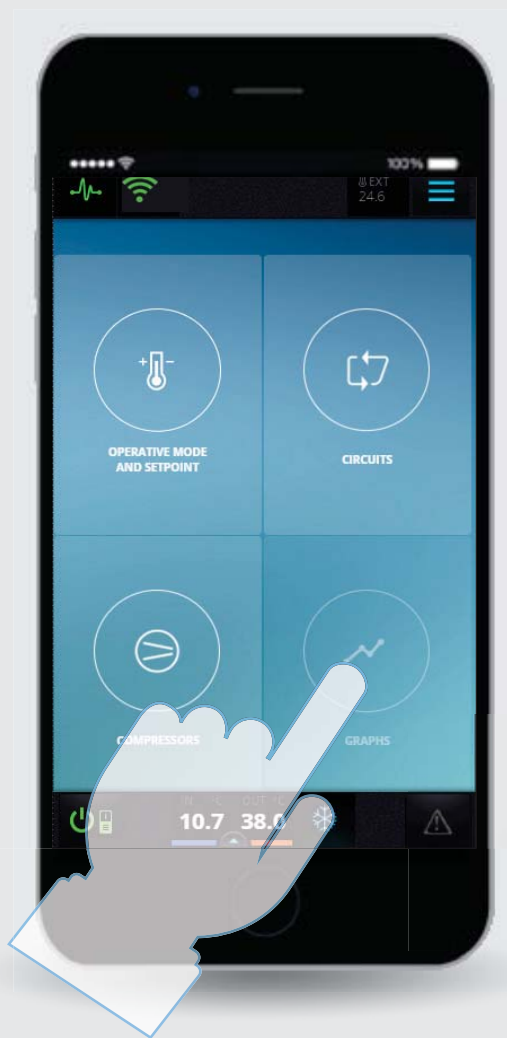

Switch the unit on or off

End User

View **temperatures** and **power** active for **regulation**

End User

Change **setpoints** and operative mode

Service Level

During maintenance every component can be monitored while moving around the unit

Service

View how the **circuits** work

Service

View how the compressors work

Service

View the probe **trends** and other **values**

Service

View **history of events**
and use the filter for a simple search

Service

View and change all **parameters**

Technical information

Communication
based on
WI-FI technology

**no internet
connection needed**

An
exclusive
product

Hardware
Industrial
characteristics
tolerates a very wide range
of temperatures,
from -20 to +65°C