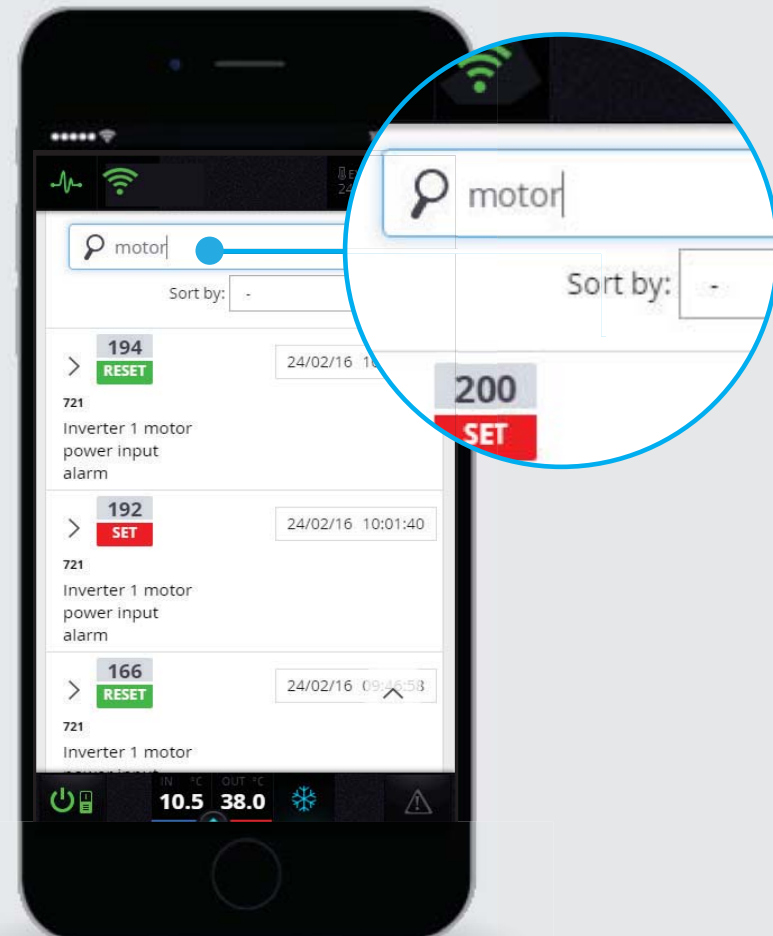

Point your camera at the QR code. Wait a moment ...

**No internet
connection needed**

Keeping the same information and same password levels as traditional keyboards

Same navigation tree and levels of traditional keyboards

Switch the unit on or off

End User

View **temperatures** and **power** active for **regulation**

End User

Change **setpoints** and operative mode

Service Level

During maintenance every component can be monitored while moving around the unit

Service

View how the **circuits** work

Service

View how the compressors work

Service

View the probe **trends** and other **values**

Service

View **history of events**
and use the filter for a simple search

Service

View and change all **parameters**

Technical information

Communication
based on
WI-FI technology

**no internet
connection needed**

An
exclusive
product

Hardware
Industrial
characteristics
tolerates a very wide range
of temperatures,
from -20 to +65°C