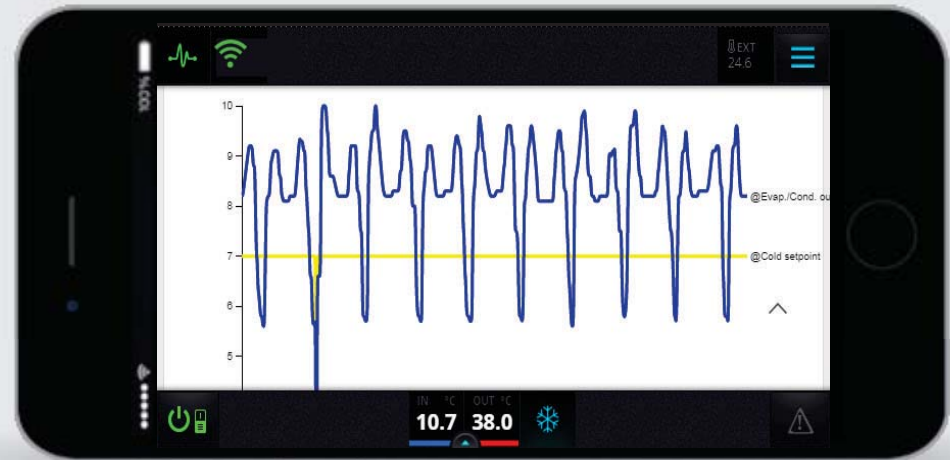

Switch the unit on or off

End User

View **temperatures** and **power** active for **regulation**

End User

Change **setpoints** and operative mode

Service Level

During maintenance every component can be monitored while moving around the unit

Service

View how the **circuits** work

Service

View how the compressors work

Service

View the probe **trends** and other **values**

Service

View **history of events**
and use the filter for a simple search