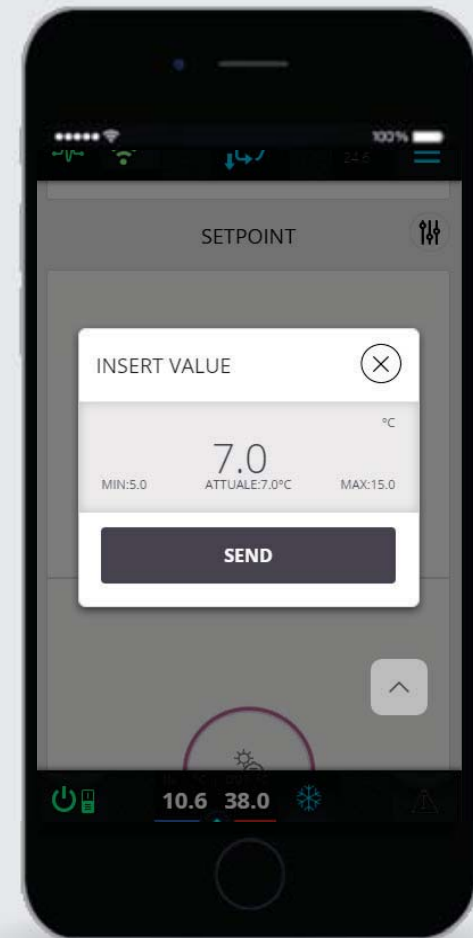

Switch the unit on or off

End User

View **temperatures** and **power** active for **regulation**

End User

Change **setpoints** and operative mode

Service Level

During maintenance every component can be monitored while moving around the unit

Service

View how the **circuits** work

Service

View how the compressors work

Service

View the probe **trends** and other **values**

Service

View **history of events**
and use the filter for a simple search