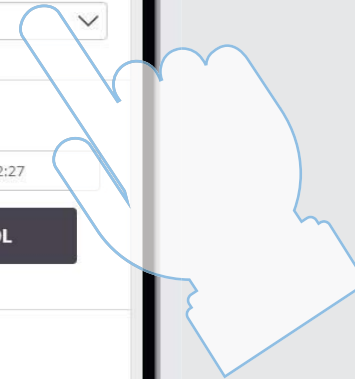

Point your camera at the QR code. Wait a moment ...

**No internet
connection needed**

Keeping the same information and same password levels as traditional keyboards

Same navigation tree and levels of traditional keyboards

Different information for each kind of user

End User

Service

Mehits Service

End User

Change the **language** of interface

Up to 19
languages available

End User

Switch the unit on or off

End User

View **temperatures** and **power** active for **regulation**

End User

Change **setpoints** and operative mode

Service Level

During maintenance every component can be monitored while moving around the unit

Service

View how the **circuits** work

Service

View how the compressors work

Service

View the probe **trends** and other **values**

Service

View **history of events**
and use the filter for a simple search