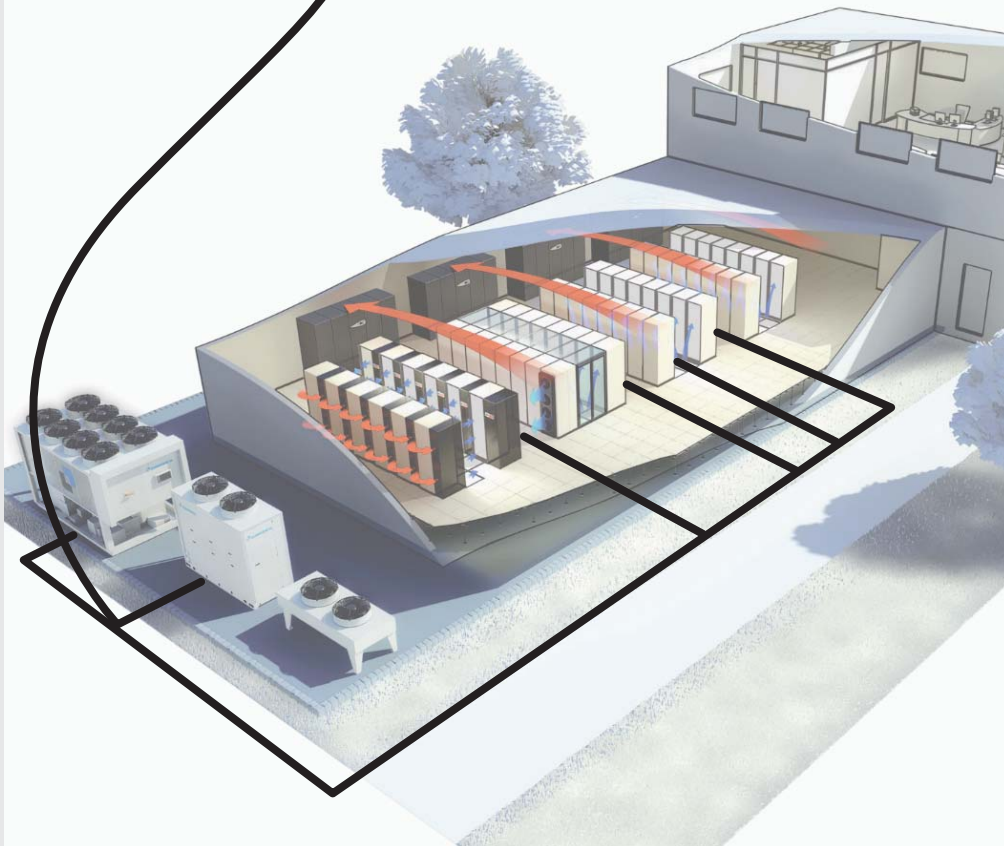

**NEW APPROACH
TO THE HUMAN MACHINE INTERFACE**

From the **traditional** unit's keyboard...

To the **K**eyboard In **Y**our **P**ocket

From the traditional remote keyboard...

through cable

...now the remote keyboard is in your pocket

through WI-FI

How does it work?

By simply connecting a small piece of hardware to the unit's control

KIPLink tolerates a very wide range of temperatures, from -20 to +65°C

no internet connection needed

Scan the QR code to have fast smartphone access to the units' control via WIFI.