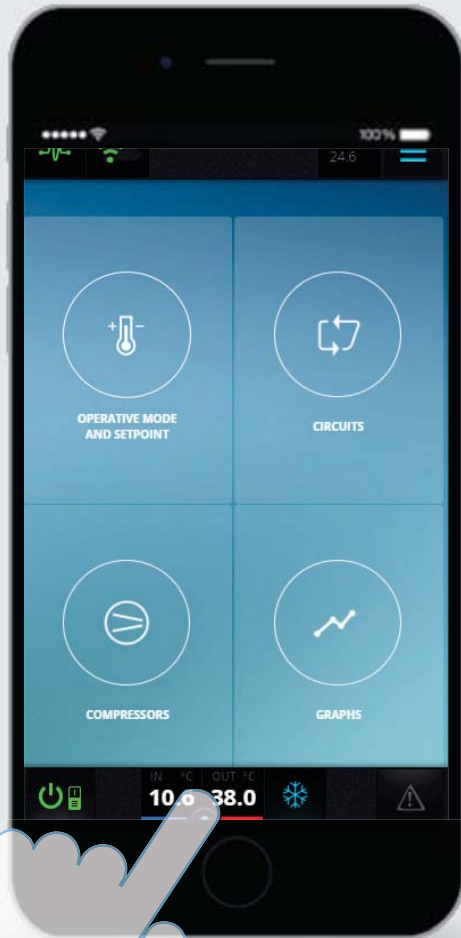

Point your camera at the QR code. Wait a moment ...

**No internet
connection needed**

Keeping the same information and same password levels as traditional keyboards

Same navigation tree and levels of traditional keyboards

Different information for each kind of user

End User

Service

Mehits Service

End User

Change the **language** of interface

Up to 19
languages available

End User

Switch the unit on or off

End User

View **temperatures** and **power** active for **regulation**

End User

Change **setpoints** and operative mode

Service Level

During maintenance every component can be monitored while moving around the unit

Service

View how the **circuits** work

Service

View how the compressors work

Service

View the probe **trends** and other **values**

Service

View **history of events**
and use the filter for a simple search