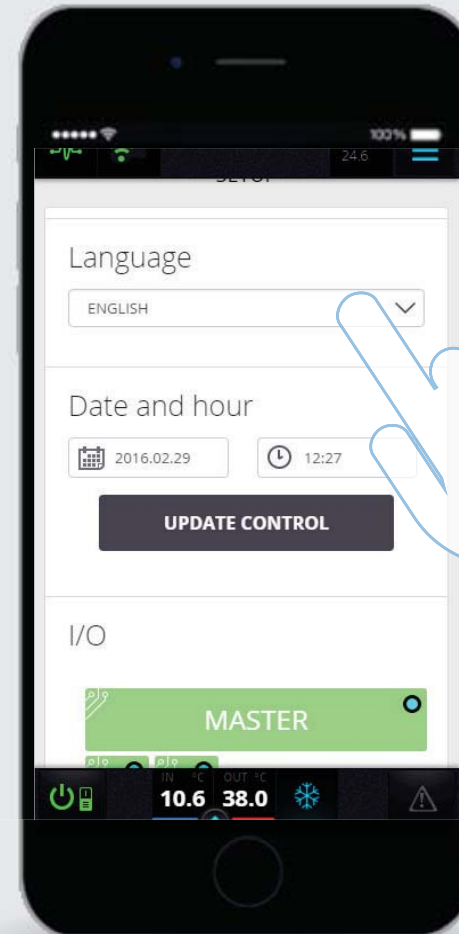

Point your camera at the QR code. Wait a moment ...

**No internet
connection needed**

Keeping the same information and same password levels as traditional keyboards

Same navigation tree and levels of traditional keyboards

Different information for each kind of user

End User

Service

Mehits Service

End User

Change the **language** of interface

Up to 19
languages available

End User

Switch the unit on or off

End User

View **temperatures** and **power** active for **regulation**

End User

Change **setpoints** and operative mode

Service Level

During maintenance every component can be monitored while moving around the unit

Service

View how the **circuits** work

Service

View how the compressors work

Service

View the probe **trends** and other **values**

Service

View **history of events**
and use the filter for a simple search