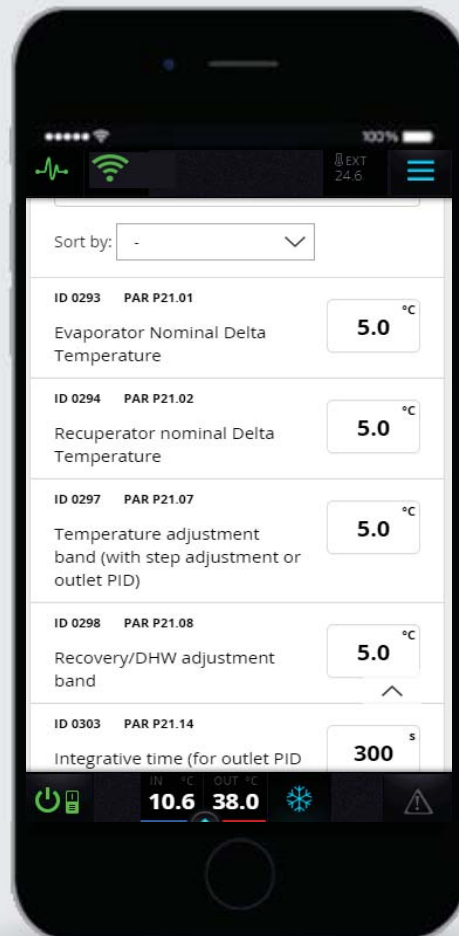

Switch the unit on or off

End User

View **temperatures** and **power** active for **regulation**

End User

Change **setpoints** and operative mode

Service Level

During maintenance every component can be monitored while moving around the unit

Service

View how the **circuits** work

Service

View how the compressors work

Service

View the probe **trends** and other **values**

Service

View **history of events**
and use the filter for a simple search

Service

View and change all **parameters**

Technical information

Communication
based on
WI-FI technology

**no internet
connection needed**

An
exclusive
product

Hardware
Industrial
characteristics
tolerates a very wide range
of temperatures,
from -20 to +65°C

**Software
compatibility with:**
IOS 8.0 and up
Android 5.0 and up
Win10 and up Web
Browser with Local
monitoring function
COMING SOON