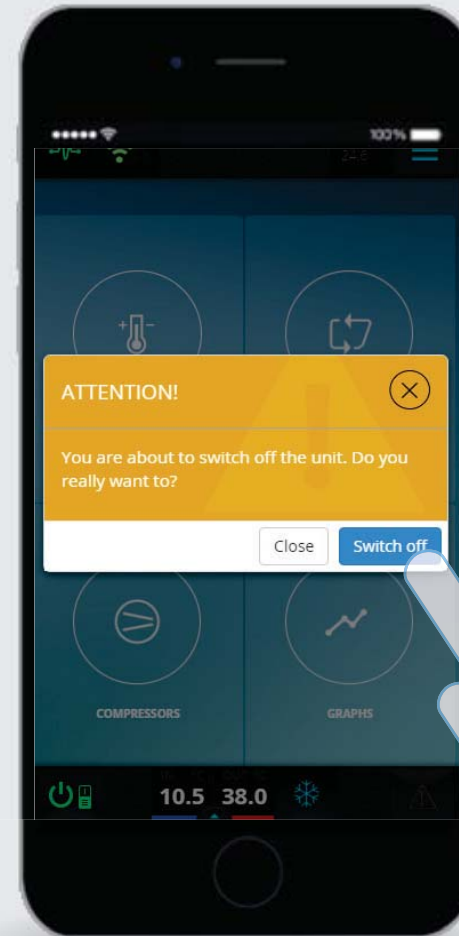

through WI-FI

How does it work?

By simply connecting a small piece of hardware to the unit's control

KIPLink tolerates a very wide range of temperatures, from -20 to +65°C

no internet connection needed

Scan the QR code to have fast smartphone access to the units' control via WIFI.

Point your camera at the QR code. Wait a moment ...

**No internet
connection needed**

Keeping the same information and same password levels as traditional keyboards

Same navigation tree and levels of traditional keyboards

Different information for each kind of user

End User

Service

Mehits Service

End User

Change the **language** of interface

Up to 19
languages available

End User

Switch the unit on or off

End User

View **temperatures** and **power** active for **regulation**

End User

Change **setpoints** and operative mode

Service Level

During maintenance every component can be monitored while moving around the unit