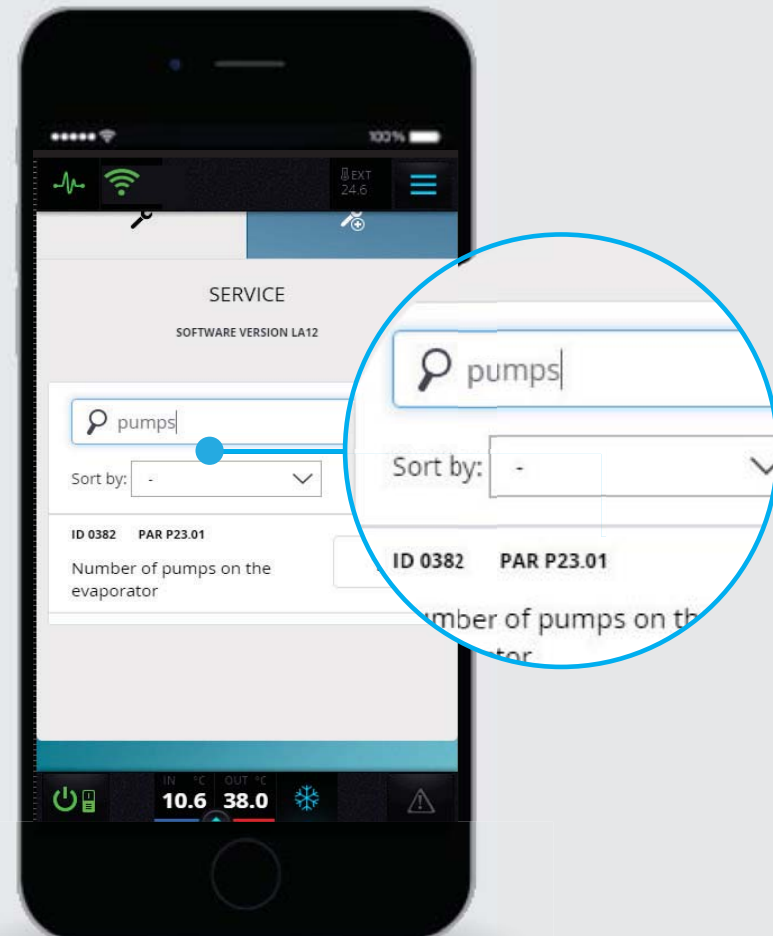

Switch the unit on or off

End User

View **temperatures** and **power** active for **regulation**

End User

Change **setpoints** and operative mode

Service Level

During maintenance every component can be monitored while moving around the unit

Service

View how the **circuits** work

Service

View how the compressors work

Service

View the probe **trends** and other **values**

Service

View **history of events**
and use the filter for a simple search

Service

View and change all **parameters**

Technical information

Communication
based on
WI-FI technology

**no internet
connection needed**

An
exclusive
product

Hardware
Industrial
characteristics
tolerates a very wide range
of temperatures,
from -20 to +65°C