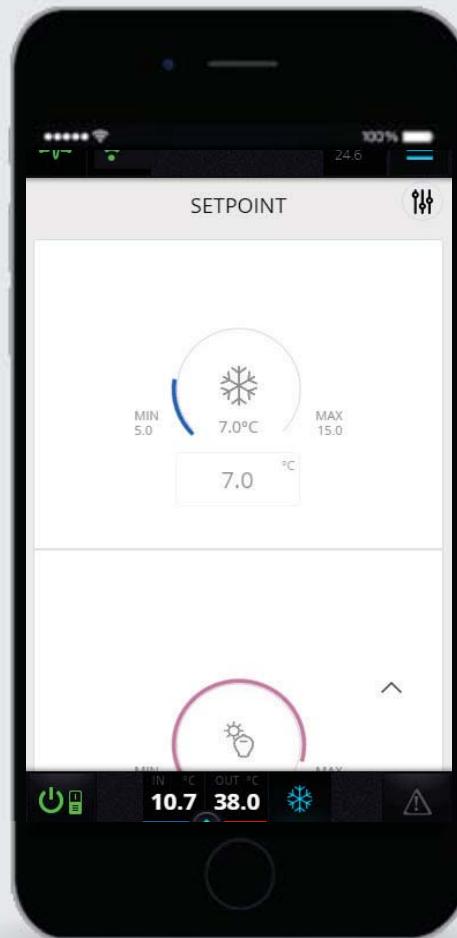

through WI-FI

How does it work?

By simply connecting a small piece of hardware to the unit's control

KIPLink tolerates a very wide range of temperatures, from -20 to +65°C

no internet connection needed

Scan the QR code to have fast smartphone access to the units' control via WIFI.

Switch the unit on or off

End User

View **temperatures** and **power** active for **regulation**

End User

Change **setpoints** and operative mode

Service Level

During maintenance every component can be monitored while moving around the unit

Service

View how the **circuits** work

Service

View how the compressors work

Service

View the probe **trends** and other **values**

Service

View **history of events**
and use the filter for a simple search