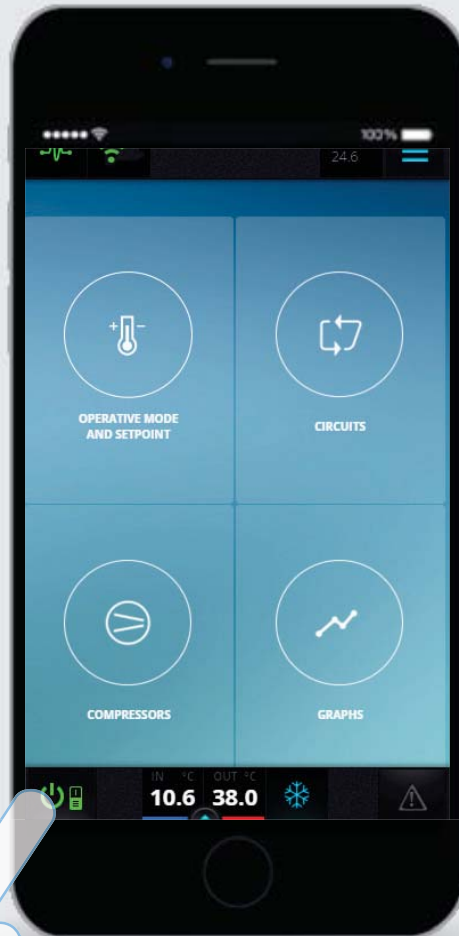

Point your camera at the QR code. Wait a moment ...

**No internet
connection needed**

Keeping the same information and same password levels as traditional keyboards

Same navigation tree and levels of traditional keyboards

Different information for each kind of user

End User

Service

Mehits Service

End User

Change the **language** of interface

Up to 19
languages available

End User

Switch the unit on or off

End User

View **temperatures** and **power** active for **regulation**

End User

Change **setpoints** and operative mode

Service Level

During maintenance every component can be monitored while moving around the unit

Service

View how the **circuits** work

Service

View how the compressors work

Service

View the probe **trends** and other **values**

Service

View **history of events**
and use the filter for a simple search