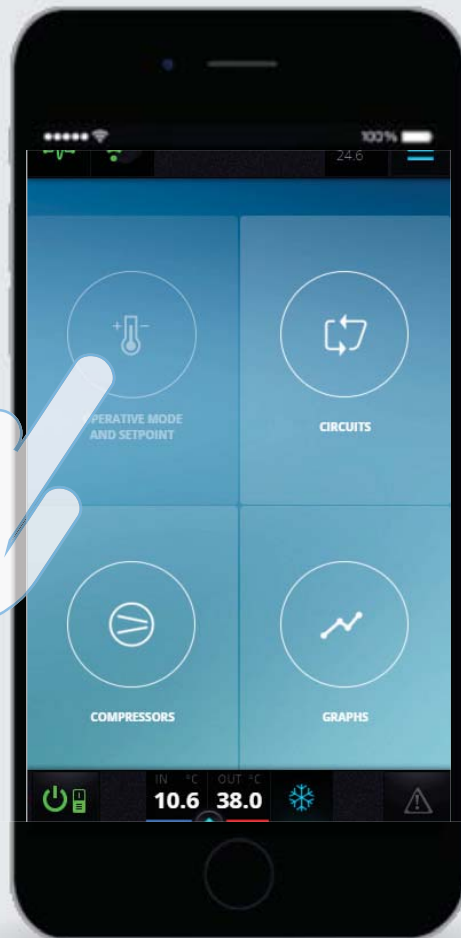

Switch the unit on or off

End User

View **temperatures** and **power** active for **regulation**

End User

Change **setpoints** and operative mode

Service Level

During maintenance every component can be monitored while moving around the unit

Service

View how the **circuits** work

Service

View how the compressors work

Service

View the probe **trends** and other **values**

Service

View **history of events**
and use the filter for a simple search