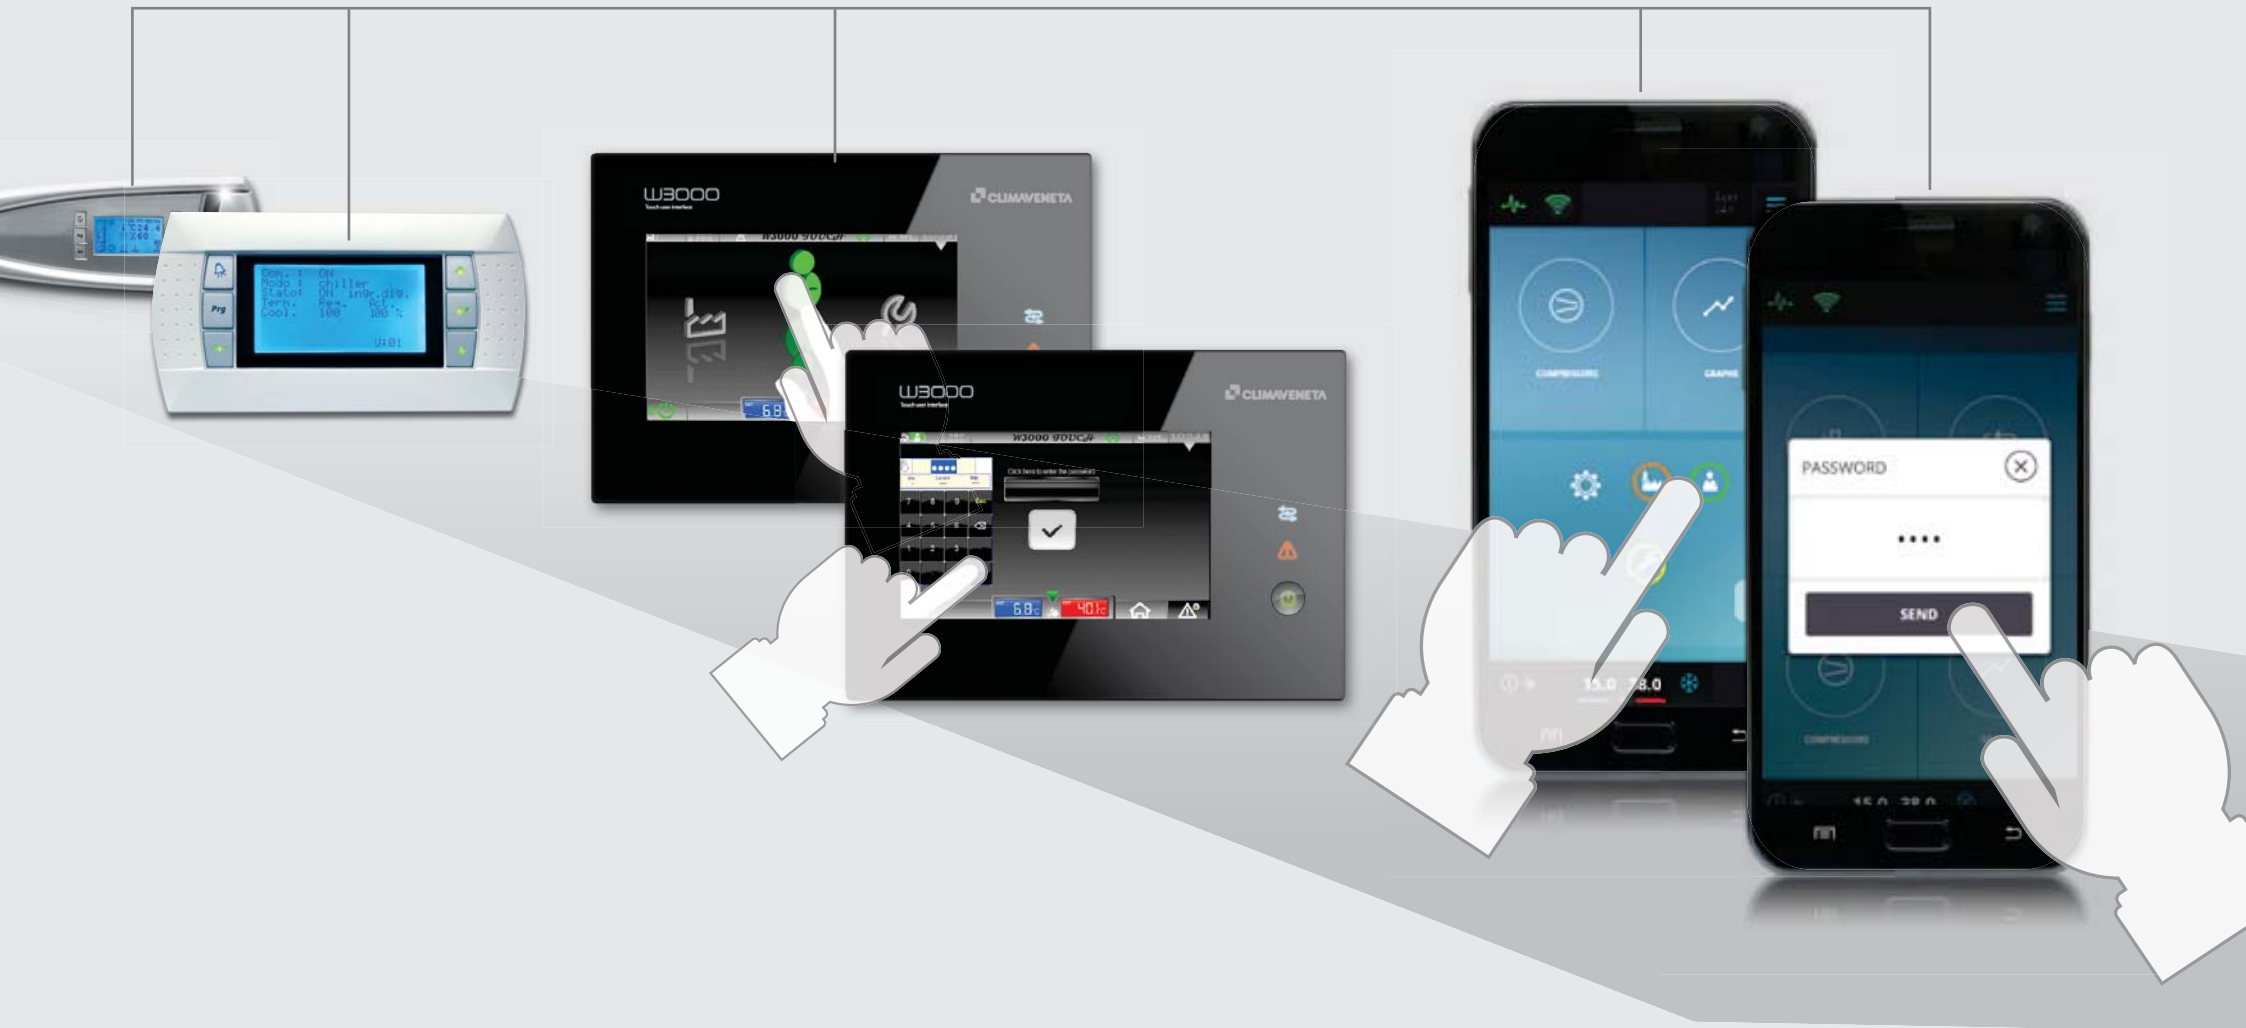

through WI-FI

How does it work?

By simply connecting a small piece of hardware to the unit's control

KIPLink tolerates a very wide range of temperatures, from -20 to +65°C

no internet connection needed

Scan the QR code to have fast smartphone access to the units' control via WIFI.

Point your camera at the QR code. Wait a moment ...

**No internet
connection needed**

Keeping the same information and same password levels as traditional keyboards

Same navigation tree and levels of traditional keyboards