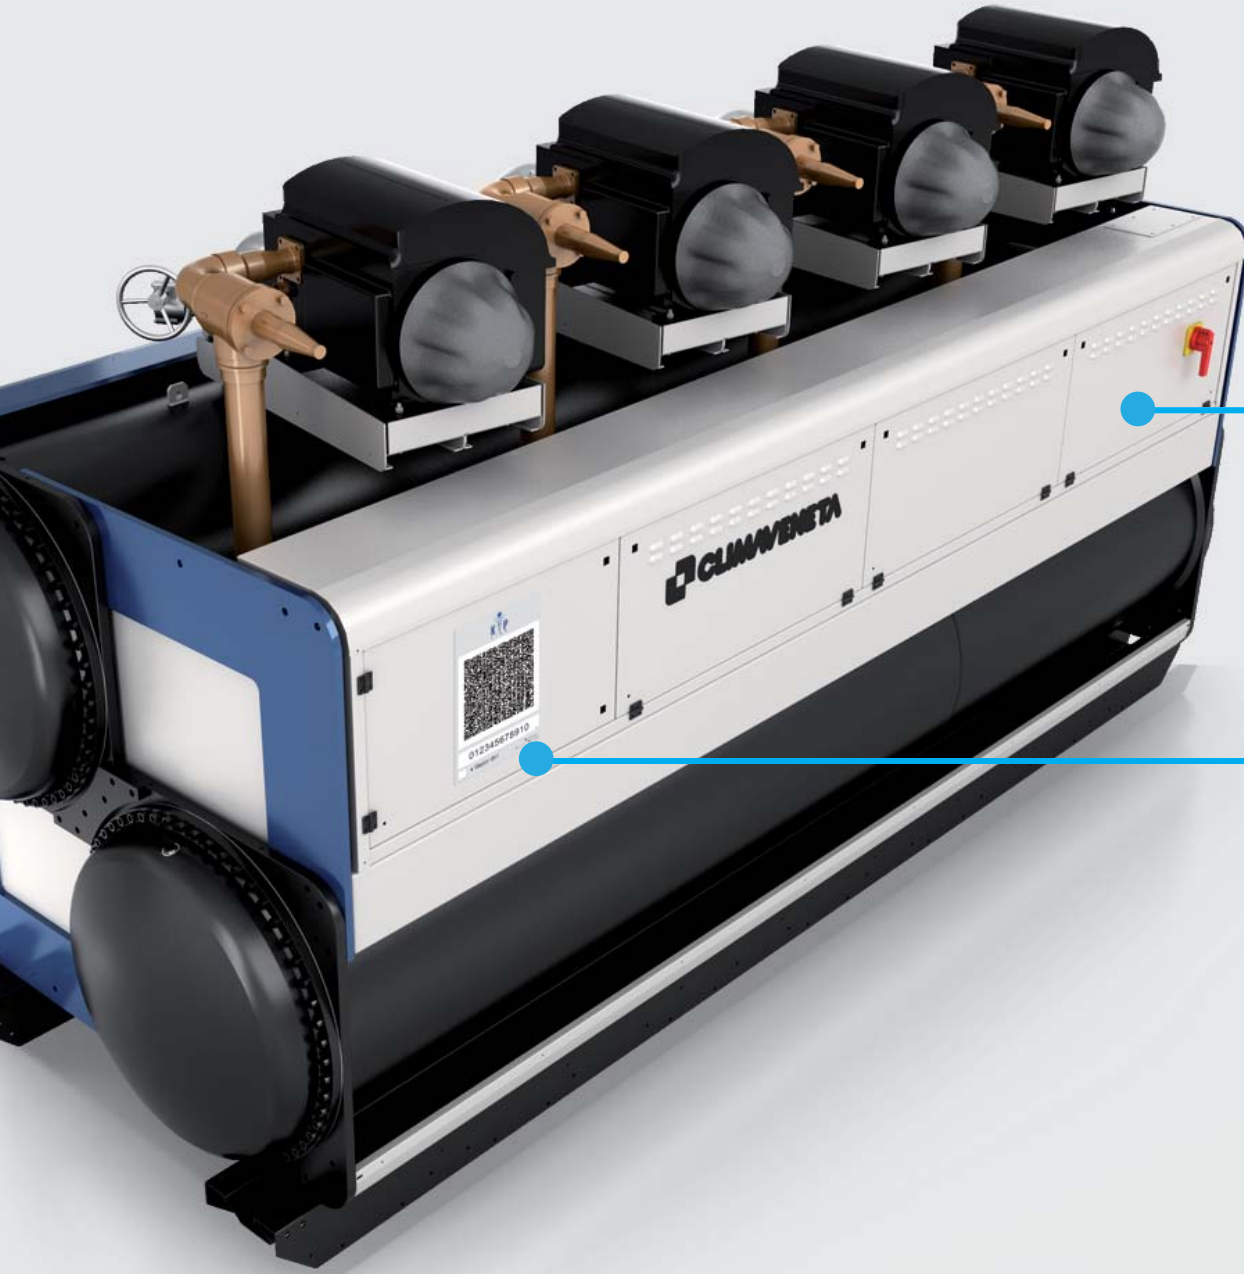

**NEW APPROACH
TO THE HUMAN MACHINE INTERFACE**

From the **traditional** unit's keyboard...

To the **K**eyboard In **Y**our **P**ocket

From the traditional remote keyboard...

through cable

...now the remote keyboard is in your pocket

through WI-FI

How does it work?

By simply connecting a small piece of hardware to the unit's control

KIPLink tolerates a very wide range of temperatures, from -20 to +65°C

no internet connection needed

Scan the QR code to have fast smartphone access to the units' control via WIFI.