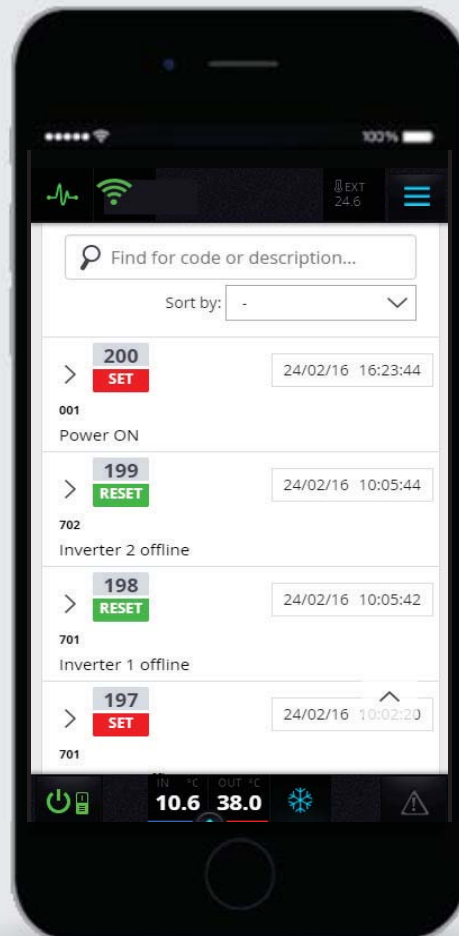

through WI-FI

How does it work?

By simply connecting a small piece of hardware to the unit's control

KIPLink tolerates a very wide range of temperatures, from -20 to +65°C

no internet connection needed

Scan the QR code to have fast smartphone access to the units' control via WIFI.

Switch the unit on or off

End User

View **temperatures** and **power** active for **regulation**

End User

Change **setpoints** and operative mode

Service Level

During maintenance every component can be monitored while moving around the unit

Service

View how the **circuits** work

Service

View how the compressors work

Service

View the probe **trends** and other **values**

Service

View **history of events**
and use the filter for a simple search

Service

View and change all **parameters**

Technical information

Communication
based on
WI-FI technology

**no internet
connection needed**

An
exclusive
product

Hardware
Industrial
characteristics
tolerates a very wide range
of temperatures,
from -20 to +65°C