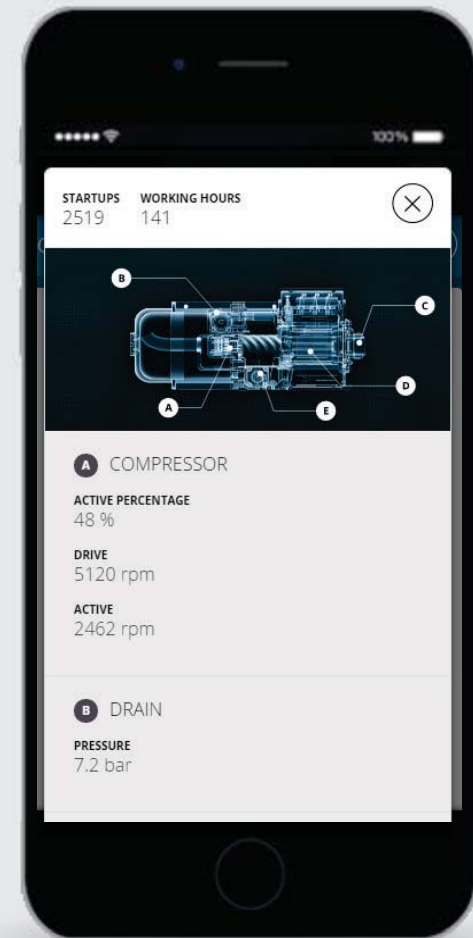

Switch the unit on or off

End User

View **temperatures** and **power** active for **regulation**

End User

Change **setpoints** and operative mode

Service Level

During maintenance every component can be monitored while moving around the unit

Service

View how the **circuits** work

Service

View how the compressors work

Service

View the probe **trends** and other **values**

Service

View **history of events**
and use the filter for a simple search

Service

View and change all **parameters**

Technical information

Communication
based on
WI-FI technology

**no internet
connection needed**

An
exclusive
product

Hardware
Industrial
characteristics
tolerates a very wide range
of temperatures,
from -20 to +65°C