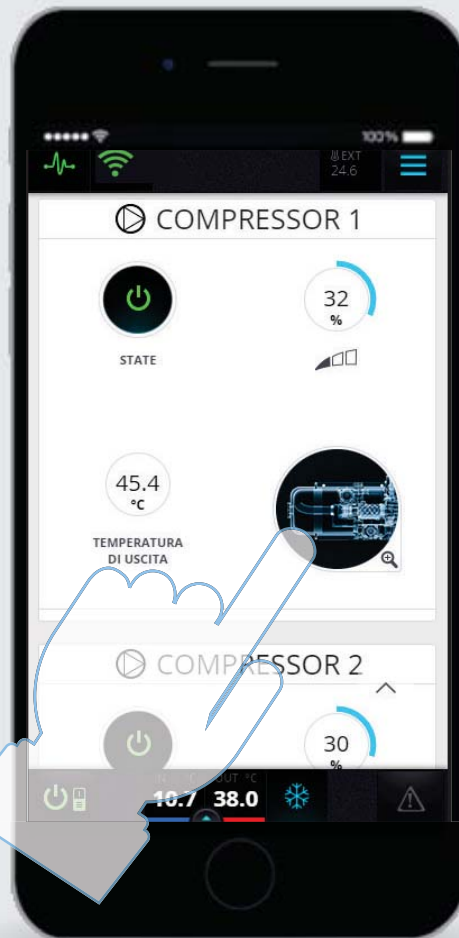

Switch the unit on or off

End User

View **temperatures** and **power** active for **regulation**

End User

Change **setpoints** and operative mode

Service Level

During maintenance every component can be monitored while moving around the unit

Service

View how the **circuits** work

Service

View how the compressors work

Service

View the probe **trends** and other **values**

Service

View **history of events**
and use the filter for a simple search

Service

View and change all **parameters**

Technical information

Communication
based on
WI-FI technology

**no internet
connection needed**

An
exclusive
product

Hardware
Industrial
characteristics
tolerates a very wide range
of temperatures,
from -20 to +65°C