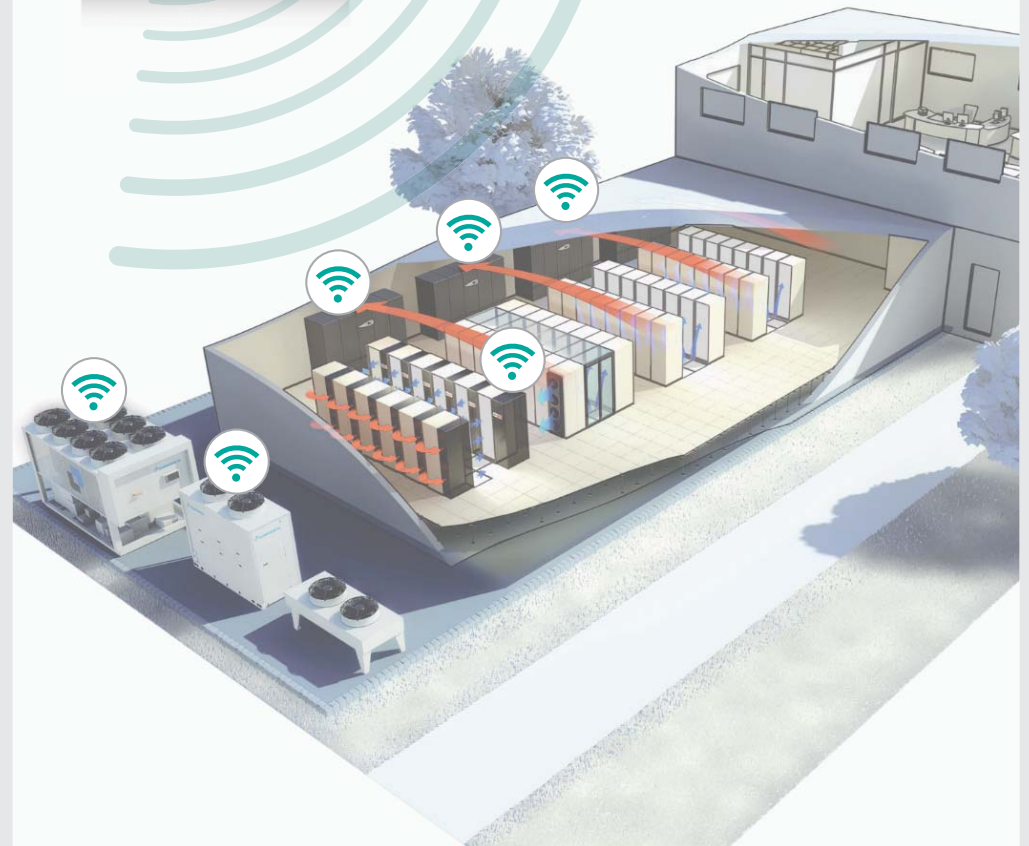

**NEW APPROACH
TO THE HUMAN MACHINE INTERFACE**

From the **traditional** unit's keyboard...

To the **K**eyboard In **Y**our **P**ocket

From the traditional remote keyboard...

through cable

...now the remote keyboard is in your pocket

through WI-FI

How does it work?

By simply connecting a small piece of hardware to the unit's control

KIPLink tolerates a very wide range of temperatures, from -20 to +65°C

no internet connection needed

Scan the QR code to have fast smartphone access to the units' control via WIFI.

Point your camera at the QR code. Wait a moment ...

**No internet
connection needed**

Keeping the same information and same password levels as traditional keyboards

Same navigation tree and levels of traditional keyboards