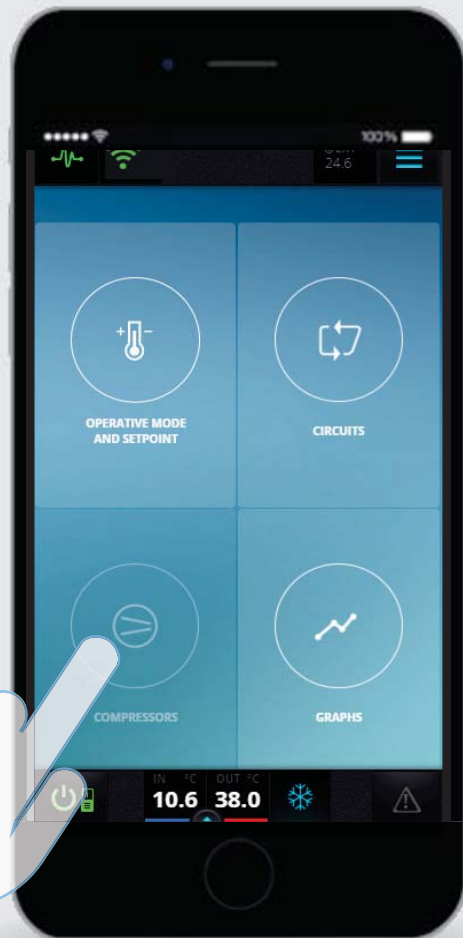

Switch the unit on or off

End User

View **temperatures** and **power** active for **regulation**

End User

Change **setpoints** and operative mode

Service Level

During maintenance every component can be monitored while moving around the unit

Service

View how the **circuits** work

Service

View how the compressors work

Service

View the probe **trends** and other **values**

Service

View **history of events**
and use the filter for a simple search

Service

View and change all **parameters**

Technical information

Communication
based on
WI-FI technology

**no internet
connection needed**

An
exclusive
product

Hardware
Industrial
characteristics
tolerates a very wide range
of temperatures,
from -20 to +65°C